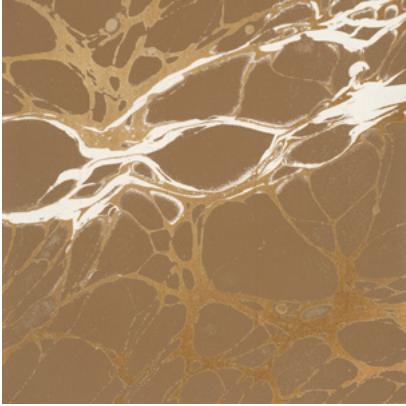

Calico

NIGHT

Tear Sheet

Night is an exploration of the duality of darkness and light.

BRICK

COPPER

ECRU

GLAZE

INDIGO

PERIDOT

ROYAL

SLATE

Night Peridot

Suitable for residential and some commercial projects

COLOR
Peridot

STOCK
Made to order