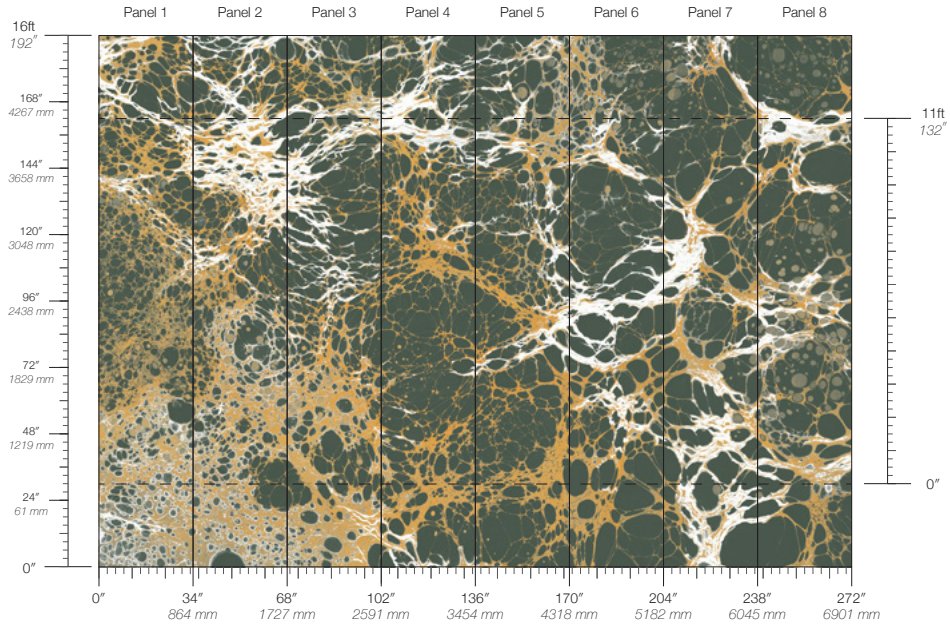

Night Peridot

Suitable for residential and some commercial projects

COLOR
Peridot

STOCK
Made to order

REPEAT
Non-repeating

CONTACT
sales@calicowallpaper.com
+1 718 243 1705
57 Lispenard Street
New York, NY 10013 USA

ITEM
1610

MINIMUM
1 panel

LEAD TIME
4 weeks to print

CONTENT
Dutch Metal Leaf

MAINTENANCE
Water-based cleanser

ORIGIN
USA

DISCLAIMER
Panel maps represent mural artwork only. Reference the physical sample for color and texture.

PANEL WIDTH
34" / 864 mm trimmed

FLAMMABILITY
ASTM E84 Adhered Class A

DETAILS
Custom options available

PANEL HEIGHT
132" / 3353 mm standard
192" / 4877 mm extended

ENVIRONMENTAL
Formaldehyde Free,
Heavy Metal Free

PRICE
Available upon request