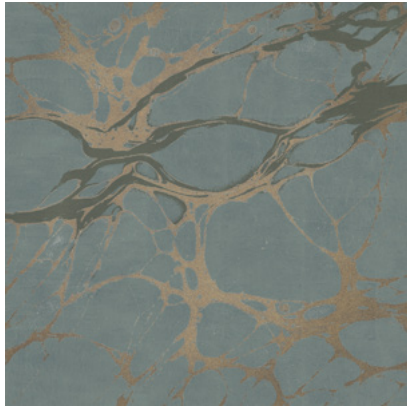

Calico

NIGHT

Tear Sheet

Night is an exploration of the duality of darkness and light.

BRICK

COPPER

ECRU

GLAZE

INDIGO

PERIDOT

ROYAL

SLATE

Night Peridot

Suitable for residential and some commercial projects

COLOR
Peridot

STOCK
Made to order