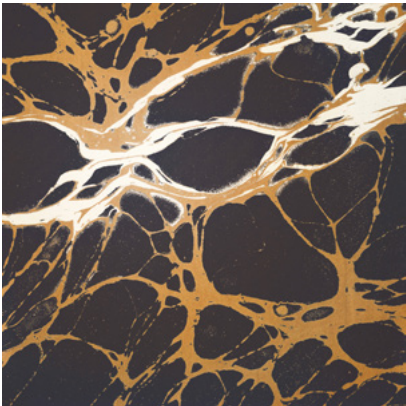

Calico

NIGHT

Tear Sheet

Night is an exploration of the duality of darkness and light.

BRICK

COPPER

ECRU

GLAZE

INDIGO

PERIDOT

ROYAL

SLATE

Night Peridot

Suitable for residential and some commercial projects

COLOR
Peridot

STOCK
Made to order