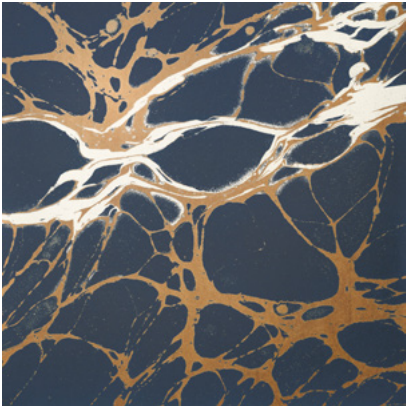

Calico

NIGHT

Tear Sheet

Night is an exploration of the duality of darkness and light.

BRICK

COPPER

ECRU

GLAZE

INDIGO

PERIDOT

ROYAL

SLATE

Night Peridot

Suitable for residential and some commercial projects

COLOR
Peridot

STOCK
Made to order