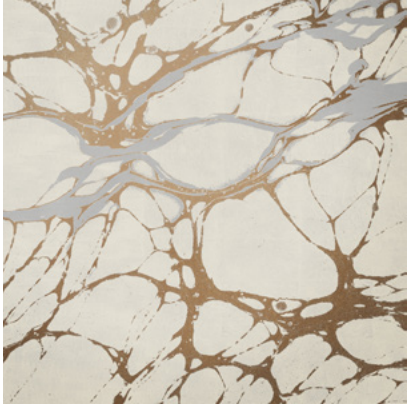

Calico

NIGHT

Tear Sheet

Night is an exploration of the duality of darkness and light.

BRICK

COPPER

ECRU

GLAZE

INDIGO

PERIDOT

ROYAL

SLATE

Night Peridot

Suitable for residential and some commercial projects

COLOR
Peridot

STOCK
Made to order

ORIGIN
USA

DISCLAIMER
Panel maps represent mural artwork only. Reference the physical sample for color and texture.

PANEL WIDTH
34" / 864 mm trimmed

FLAMMABILITY
ASTM E84 Adhered Class A

DETAILS
Custom options available