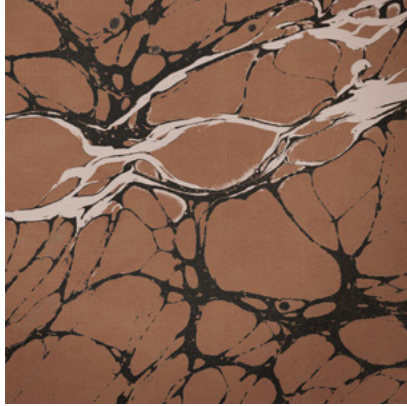

Calico

NIGHT

Tear Sheet

Night is an exploration of the duality of darkness and light.

BRICK

COPPER

ECRU

GLAZE

INDIGO

PERIDOT

ROYAL

SLATE

Night Peridot

Suitable for residential and some commercial projects

COLOR
Peridot

STOCK
Made to order